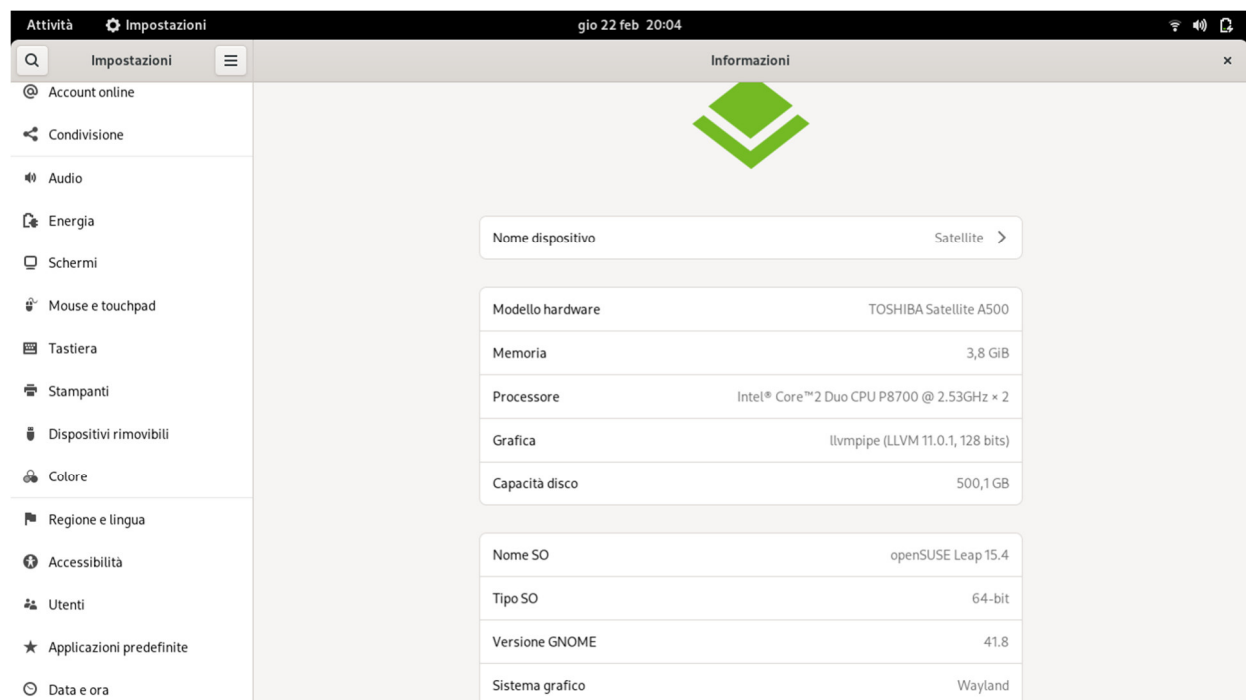

PCs and Hardware equipments

Massimo Talia's PC Hardware equipment and posts.

Double monitor PC post with analogue Monitor HP 72.

Laptop Satellite Toshiba A500-19q (now Dynabook a Toshiba PC company, <https://us.dynabook.com/>)

Linux Open Suse 15.4 Leap 64 bit (replaced Windows 10 pro 21H1 because incompatibility with 22H1/H2)

Windows 10 Professional 64-bit version 21H1 Update-Iron license (replaced the obsolete Windows 8.1 64-bit)

Windows® 8.1 Home Premium 64-bit CD license (Original installation Windows 7 Home 64 bit)

Processor Intel® Core™2 Duo P8700 40.6cm (16.0") , Toshiba TruBrite® HD TFT High Brightness display with LED backlight and 16 : 9 aspect ratio

Hard disk Toshiba MQ01ABD050 500GB Lower Energy Dissipation (replaced the damaged HD Toshiba 500 GB)

Precious Black, replaced battery

4,096 (2,048 + 2,048) MB, DDR3 RAM (1,066 MHz)

NVIDIA® GeForce® GT 230M with CUDA™ technology

2 mice USB TRUST, external USB keyboard TRUST, Xstream Laptop cooling stand TRUST, 2 Speakers Active85